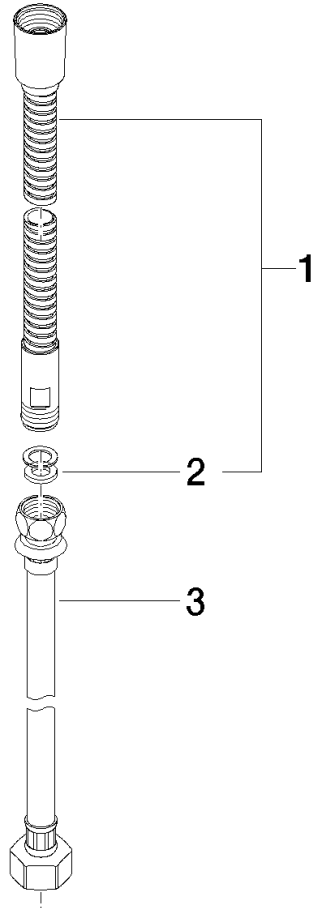

**Metal shower hose in two parts 1/2" x 3/8" x 2250 mm - Chrome**

IMO

28 323 970

Fits: IMO, LULU, MADISON, MEM, TARA,  
CL.1, LISSÉ, VAIA, META, CYO

	Chrome	28 323 970-00
	Brushed Platinum	28 323 970-06
	Platinum	28 323 970-08
	Durabross (23kt Gold)	28 323 970-09
	Dark Chrome	28 323 970-19
	Light Gold	28 323 970-26
	Brushed Light Gold	28 323 970-27
	Brushed Durabross (23kt Gold)	28 323 970-28
	Matte Black	28 323 970-33
	Brushed Bronze	28 323 970-42
	Brushed Champagne (22kt Gold)	28 323 970-46
	Champagne (22kt Gold)	28 323 970-47
	Brushed Chrome	28 323 970-93
	Brushed Dark Platinum	28 323 970-99

Metal shower hose in two parts 1/2" x 3/8" x 2250 mm - Chrome

---

IMO

28 323 970

Metal shower hose in two parts 1/2" x 3/8" x 2250 mm - Chrome

---

IMO

28 323 970

28 323 970

Parts for other finishes can be found here: Brushed Platinum

Spare parts list

No.	Item Number	Name	Quantity used	Delivery time
1	28 322 970-00	Metal shower hose 1/2" x 3/8" x 1750 mm - Chrome	1	2
2	90 14 20 026 00 90	seal	1	2
3	12 505 970 90	High pressure hose 1/2" x 3/8" x 500 mm -	1	2